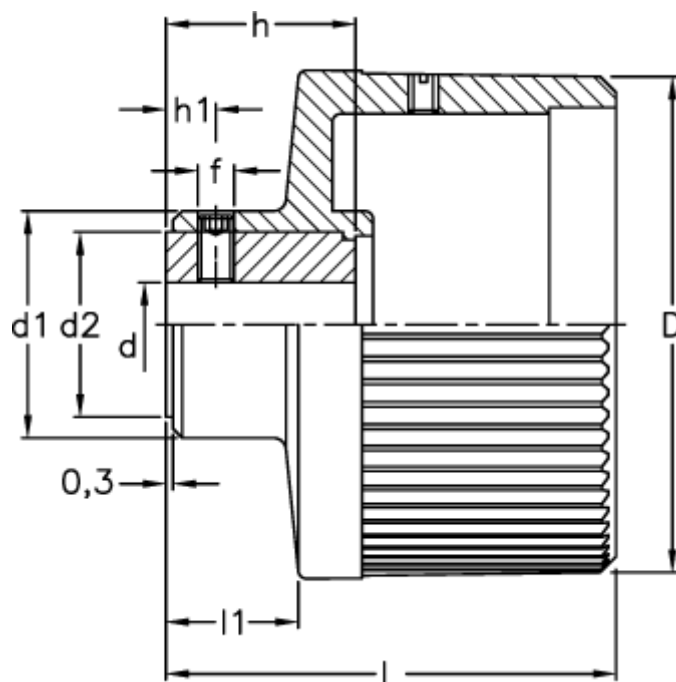

Data Sheet

Article number: 2307030101

Description: E+G Knurled knob
IZN.60-GXX1-A10

Measures

D	= 59	l1 = 15
d1	= 27	
d2	= 22	
d H7	= 10	
f	= M5	
h	= 22	
h1	= 6	
L	= 53	